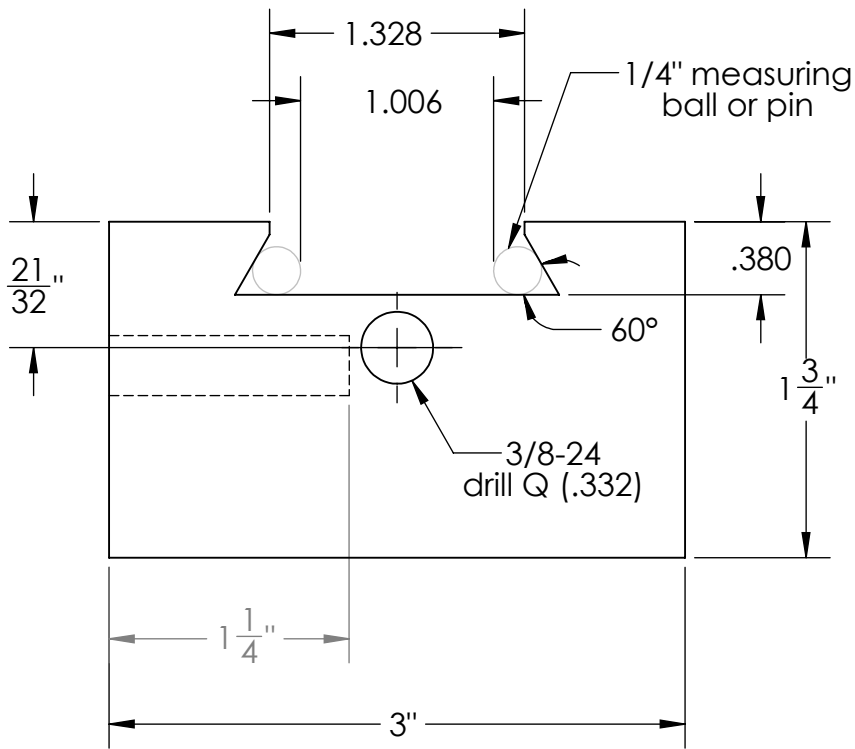

AXA Holder

PROPRIETARY AND CONFIDENTIAL

THE INFORMATION CONTAINED IN THIS DRAWING IS RESTRICTED TO PERSONAL USE IN HOME METAL SHOPS. ANY AND ALL COMMERCIAL USES OF THE DRAWINGS OR OF THE TOOL DESCRIBED ARE PROHIBITED.

SIZE FILE NAME
A Knurler Drawings

REV.
A

SCALE 1:1

Holder

SHEET 4 OF 6