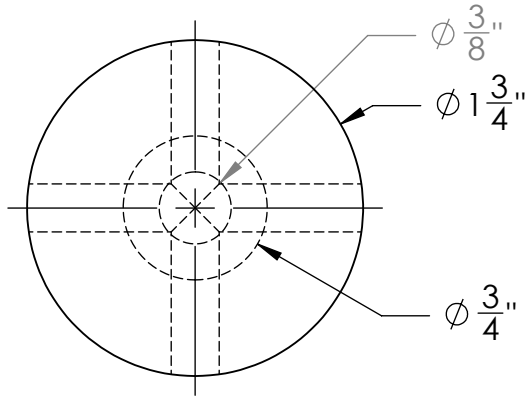

SIZE FILE NAME
A Knurler Drawings

REV.
A

SCALE 1:1

Slide

SHEET 3 OF 6

AXA Holder

PROPRIETARY AND CONFIDENTIAL

THE INFORMATION CONTAINED IN THIS DRAWING IS RESTRICTED TO PERSONAL USE IN HOME METAL SHOPS. ANY AND ALL COMMERCIAL USES OF THE DRAWINGS OR OF THE TOOL DESCRIBED ARE PROHIBITED.

SIZE FILE NAME
A Knurler Drawings

REV.
A

SCALE 1:1

Holder

SHEET 4 OF 6

Knob

Pin

Screw