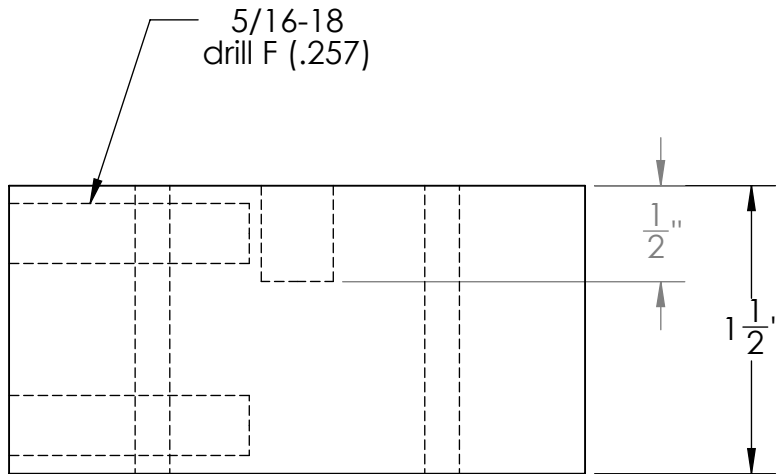

AXA Holder

PROPRIETARY AND CONFIDENTIAL

THE INFORMATION CONTAINED IN THIS DRAWING IS RESTRICTED TO PERSONAL USE IN HOME METAL SHOPS. ANY AND ALL COMMERCIAL USES OF THE DRAWINGS OR OF THE TOOL DESCRIBED ARE PROHIBITED.

SIZE FILE NAME
A Knurler Drawings

REV.
A

SCALE 1:1

Holder

SHEET 4 OF 6