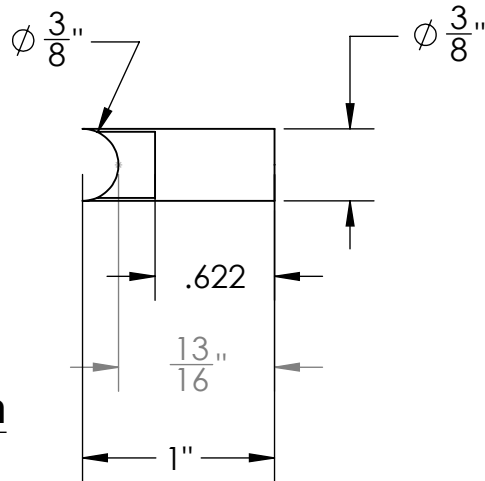

SIZE FILE NAME
A Knurler Drawings

REV.
A

SCALE 1:1

Holder

SHEET 4 OF 6

Knob

Pin

Screw

SIZE FILE NAME
A Knurler Drawings

REV.
A

SCALE 1:1

Knob Pin Screw

SHEET 5 OF 6

PROPRIETARY AND CONFIDENTIAL

THE INFORMATION CONTAINED IN THIS DRAWING IS RESTRICTED TO PERSONAL USE IN HOME METAL SHOPS. ANY AND ALL COMMERCIAL USES OF THE DRAWINGS OR OF THE TOOL DESCRIBED ARE PROHIBITED.