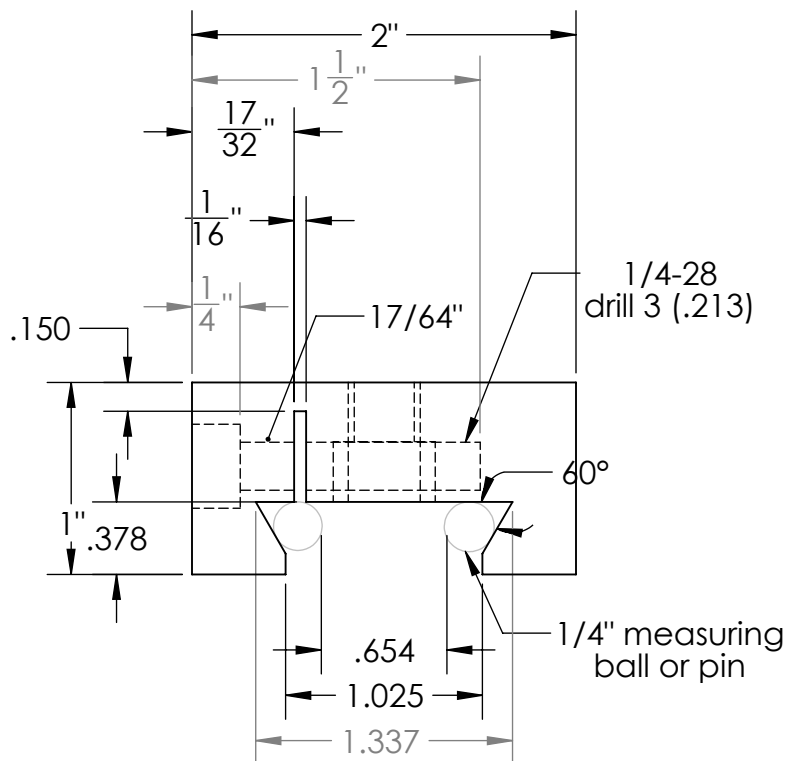

SIZE	FILE NAME	REV.
A	Knurler Drawings	A
SCALE n/a	Cover Page	SHEET 1 OF 6

Top Jaw
Bottom Jaw is Mirror Image

PROPRIETARY AND CONFIDENTIAL
THE INFORMATION CONTAINED IN THIS DRAWING IS RESTRICTED TO PERSONAL USE IN HOME METAL SHOPS. ANY AND ALL COMMERCIAL USES OF THE DRAWINGS OR OF THE TOOL DESCRIBED ARE PROHIBITED.

SIZE FILE NAME
A Knurler Drawings

REV.
A

SCALE 1:1

Holder

SHEET 4 OF 6

Knob

Pin

Screw

SIZE FILE NAME
A Knurler Drawings

REV.
A

SCALE 1:1

Knob Pin Screw

SHEET 5 OF 6

PROPRIETARY AND CONFIDENTIAL

THE INFORMATION CONTAINED IN THIS DRAWING IS RESTRICTED TO PERSONAL USE IN HOME METAL SHOPS. ANY AND ALL COMMERCIAL USES OF THE DRAWINGS OR OF THE TOOL DESCRIBED ARE PROHIBITED.

SIZE	FILE NAME	REV.
A	Knurler Drawings	A
SCALE n/a	Photos	SHEET 6 OF 6