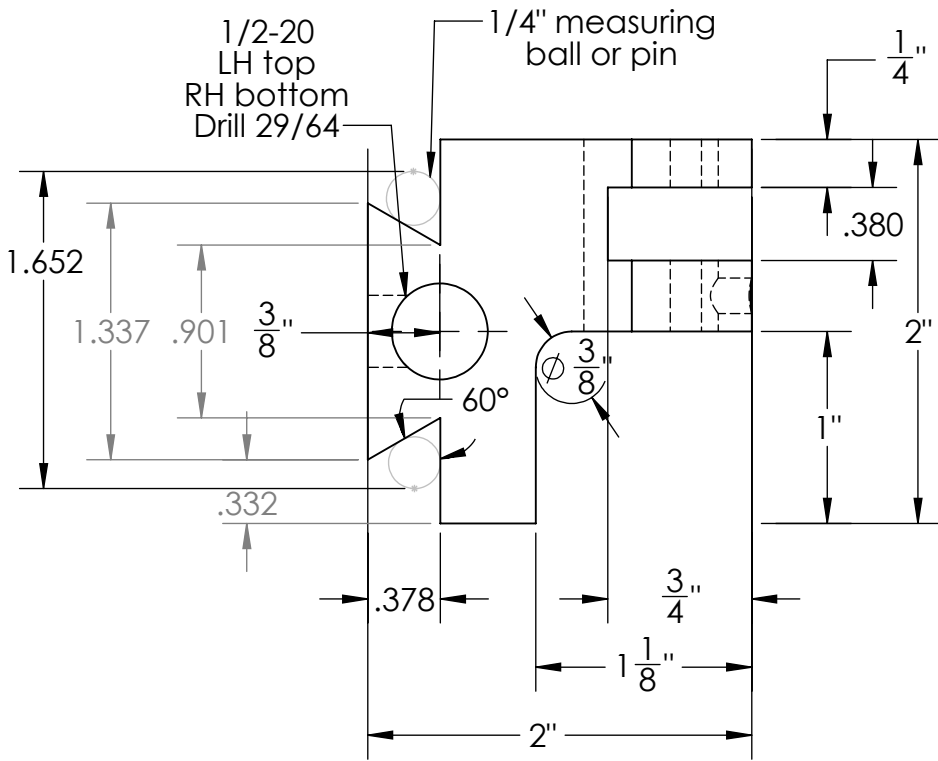

SIZE	FILE NAME	REV.
A	Knurler Drawings	A
SCALE n/a	Cover Page	SHEET 1 OF 6

Top Jaw
Bottom Jaw is Mirror Image

PROPRIETARY AND CONFIDENTIAL
THE INFORMATION CONTAINED IN THIS DRAWING IS RESTRICTED TO PERSONAL USE IN HOME METAL SHOPS. ANY AND ALL COMMERCIAL USES OF THE DRAWINGS OR OF THE TOOL DESCRIBED ARE PROHIBITED.

SIZE FILE NAME
A Knurler Drawings

REV.
A

SCALE 1:1

Holder

SHEET 4 OF 6

Knob

Pin

Screw

SIZE FILE NAME
A Knurler Drawings

REV.
A

SCALE 1:1

Knob Pin Screw

SHEET 5 OF 6

PROPRIETARY AND CONFIDENTIAL

THE INFORMATION CONTAINED IN THIS DRAWING IS RESTRICTED TO PERSONAL USE IN HOME METAL SHOPS. ANY AND ALL COMMERCIAL USES OF THE DRAWINGS OR OF THE TOOL DESCRIBED ARE PROHIBITED.

SIZE	FILE NAME	REV.
A	Knurler Drawings	A
SCALE n/a	Photos	SHEET 6 OF 6