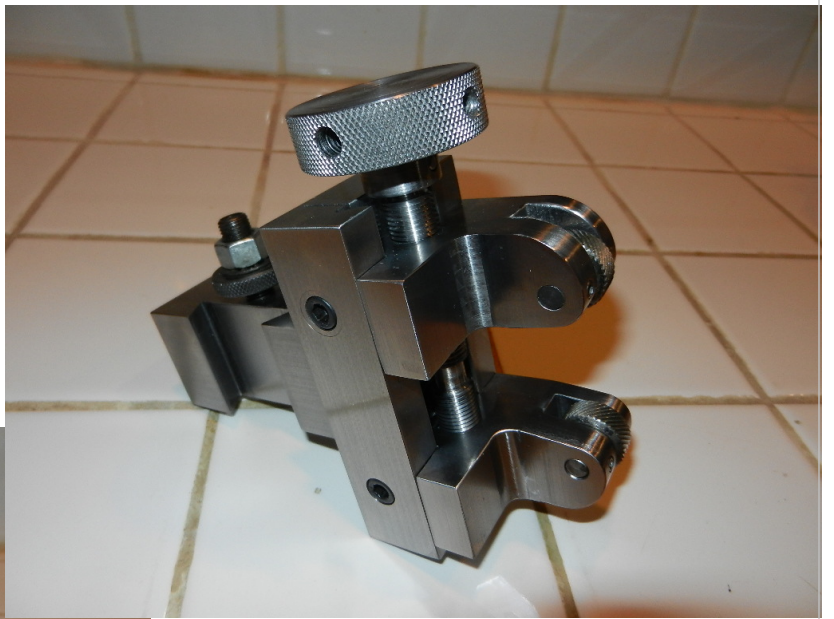

SIZE FILE NAME
A Knurler Drawings

REV.
A

SCALE 1:1

Knob Pin Screw

SHEET 5 OF 6

PROPRIETARY AND CONFIDENTIAL

THE INFORMATION CONTAINED IN THIS DRAWING IS RESTRICTED TO PERSONAL USE IN HOME METAL SHOPS. ANY AND ALL COMMERCIAL USES OF THE DRAWINGS OR OF THE TOOL DESCRIBED ARE PROHIBITED.